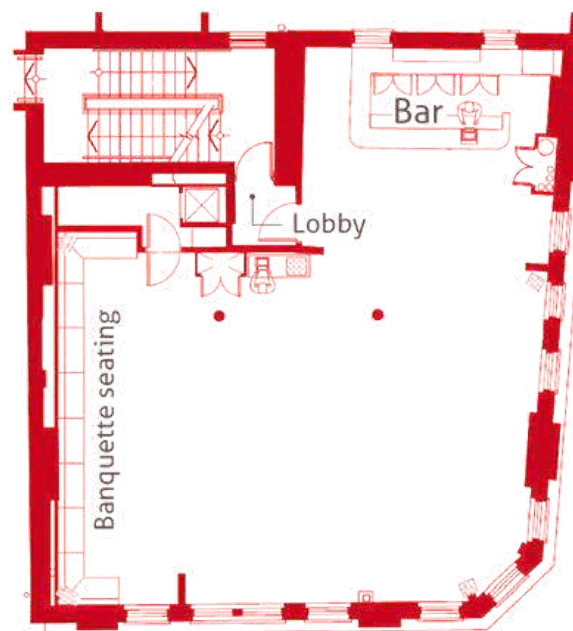

THE CLUB ROOM

1ST FLOOR

The grand one. For when only the best will do.

Expansive, elegant and made for a proper celebration. Your entertainer has all the space they need, the children have room to dance and the grown-ups have a gorgeous setting to relax in.

Up to 40 children + 40 adults

Room hire from £450 + £750 minimum spend
+ 13.5% service charge

354 King's Road, London, SW3 5UZ | 020 7352 2828
beauforthousechelsea.co.uk | @beauforthousechelsea

DIMENSIONS

Length	10.0 m
Width	12.0 m
Height (max)	4.0 m
Height (min)	2.6 m
Door Height	2.1 m
Door Width	0.8 m