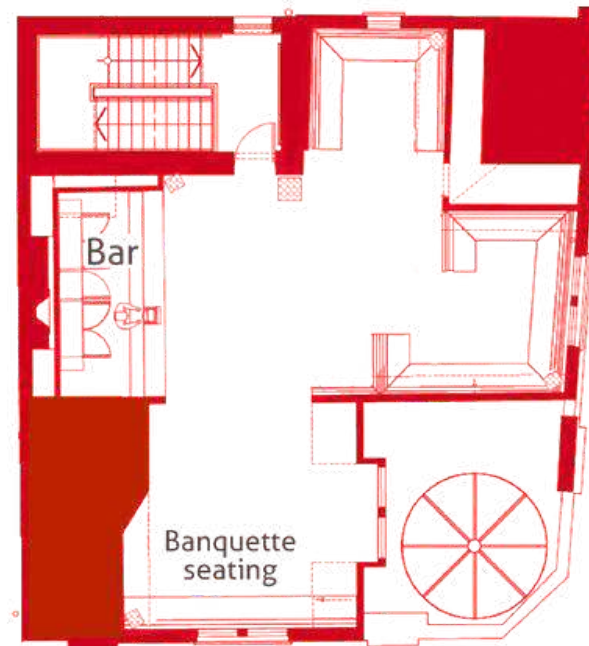

THE CHAMPAGNE BAR

3RD FLOOR

Intimate glamour. Perfect for something a little more special.

Beautifully styled and wonderfully versatile, this room is ideal for older children's parties, themed events such as Harry Potter, teen disco or a gorgeous baby shower.

Up to 25 children + 30 adults

Room hire from £400 + £500 minimum spend
+ 13.5% service charge

354 King's Road, London, SW3 5UZ | 020 7352 2828
beauforthousechelsea.co.uk | @beauforthousechelsea

DIMENSIONS

Length	12.1 m
Width	11.2 m
Height (max)	3.0 m
Height (min)	2.5 m
Door Height	2.0 m
Door Width	0.8 m