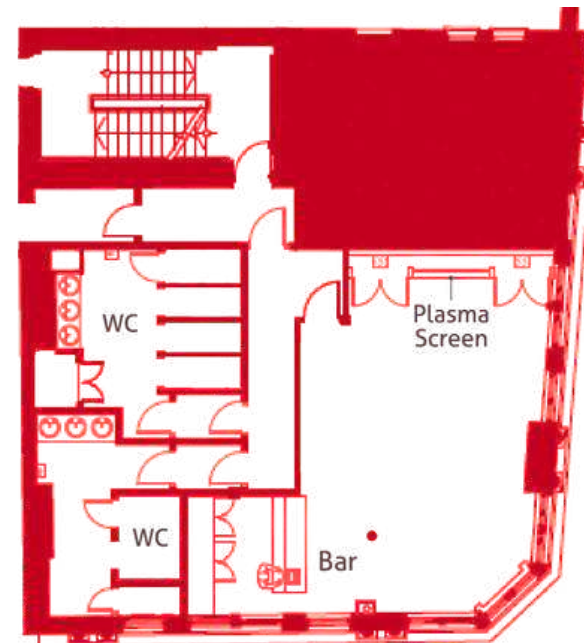

Length	10.0 m
Width	12.0 m
Height (max)	4.0 m
Height (min)	2.6 m
Door Height	2.1 m
Door Width	0.8 m

THE PRIVATE DINING ROOM

2ND FLOOR

Cosy, refined and utterly charming for the littlest guests.

For the more intimate celebrations, first birthdays, baby milestones and small family gatherings. This room feels like it was made for precious moments.

Up to 20 children + 15 adults

Room hire from £300 + £500 minimum spend
+ 13.5% service charge

354 King's Road, London, SW3 5UZ | 020 7352 2828
beauforthousechelsea.co.uk | @beauforthousechelsea

DIMENSIONS

Length	8.0 m
Width	5.5 m
Area	42 m ²
Height	2.7 m
Door Height	2.0 m
Door Width	0.8 m

THE CHAMPAGNE BAR

3RD FLOOR

Intimate glamour. Perfect for something a little more special.

Beautifully styled and wonderfully versatile, this room is ideal for older children's parties, themed events such as Harry Potter, teen disco or a gorgeous baby shower.

Length	12.1 m
Width	11.2 m
Height (max)	3.0 m
Height (min)	2.5 m
Door Height	2.0 m
Door Width	0.8 m

WEEKEND MAGIC

We save our weekends for the people who matter most, your family and friends.

Parties run on Fridays, Saturdays and Sundays, with two perfectly timed sessions: